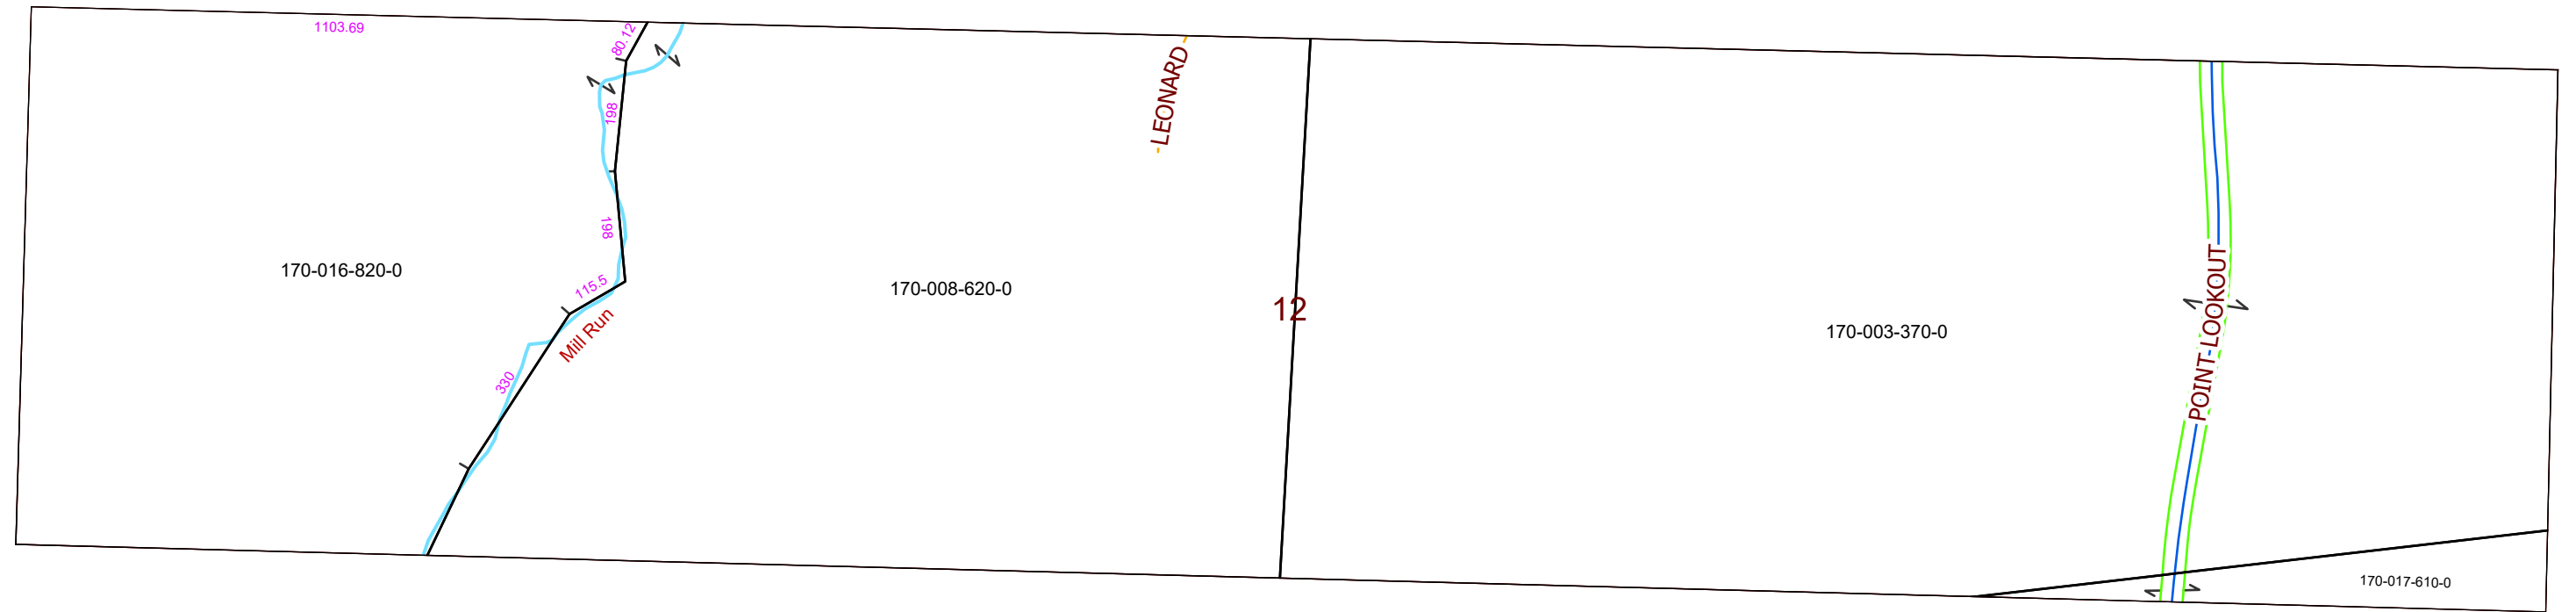

MORGAN COUNTY, OHIO

WINDSOR TWP. FRAC. 12, T-9, R-11, U.S. LOTS

PIN	Owner	LegalDescr	VOL	PAGE	Acres
170-003-370-0	DAVIS STEVEN D & SUSAN K	R11 T09 S00 FR 12	OR213	328	49.71
170-017-610-0	HEATHEN RIDGE FARMS LLC	R11 T09 S00 FR 11	OR219	609	2
170-008-620-0	HUNLEY MARTHA DARLENE & JEFFREY A	R11 T09 S00 FR 12	OR211	1203	30
170-016-820-0	WHITE DONALD D & LYNN G	R11 T09 S00 FR 12	OR111	601	20

Boundaries

Type

- County
- Hidden
- Hydro
- Parcel
- ROW
- Section
- Lot
- <all other values>

08/10/2020